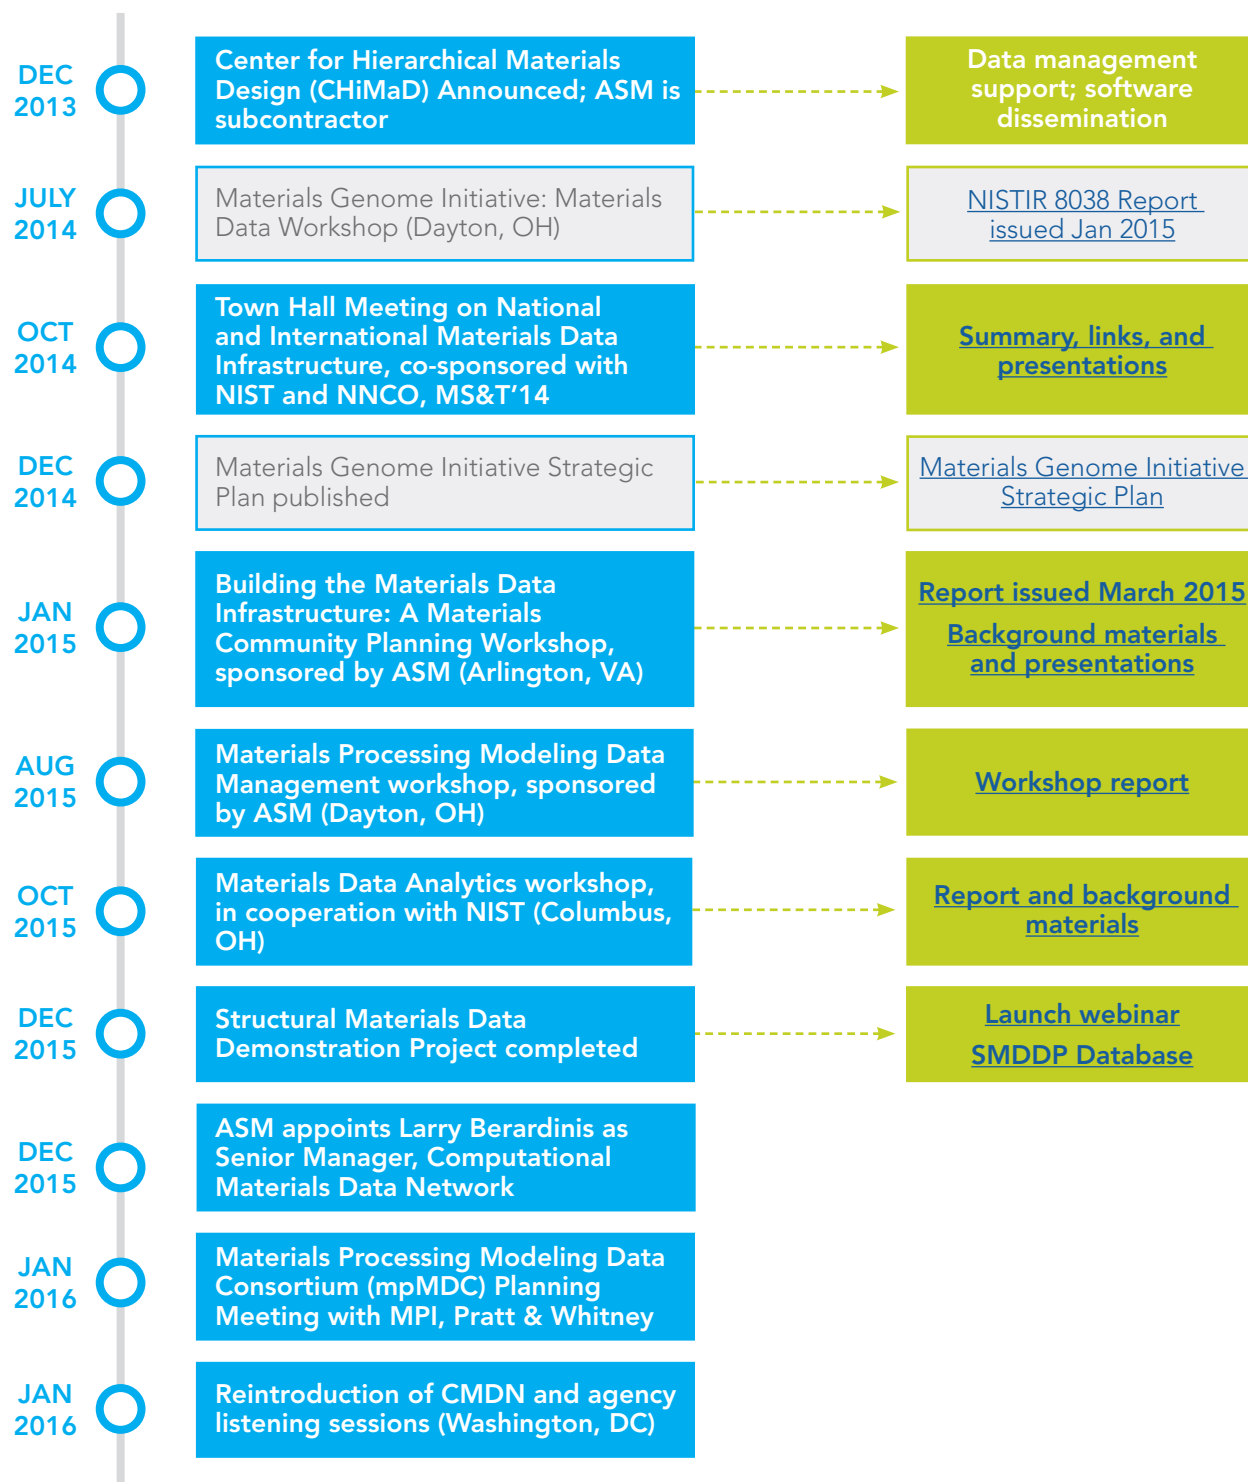

# Supporting the MGI and Materials Data Management: An ASM Chronology

For more information or to discuss your materials data management challenges, contact:

Larry Berardinis  
 larry.berardinis@asminternational.org  
 440.338.5151, ext. 5562