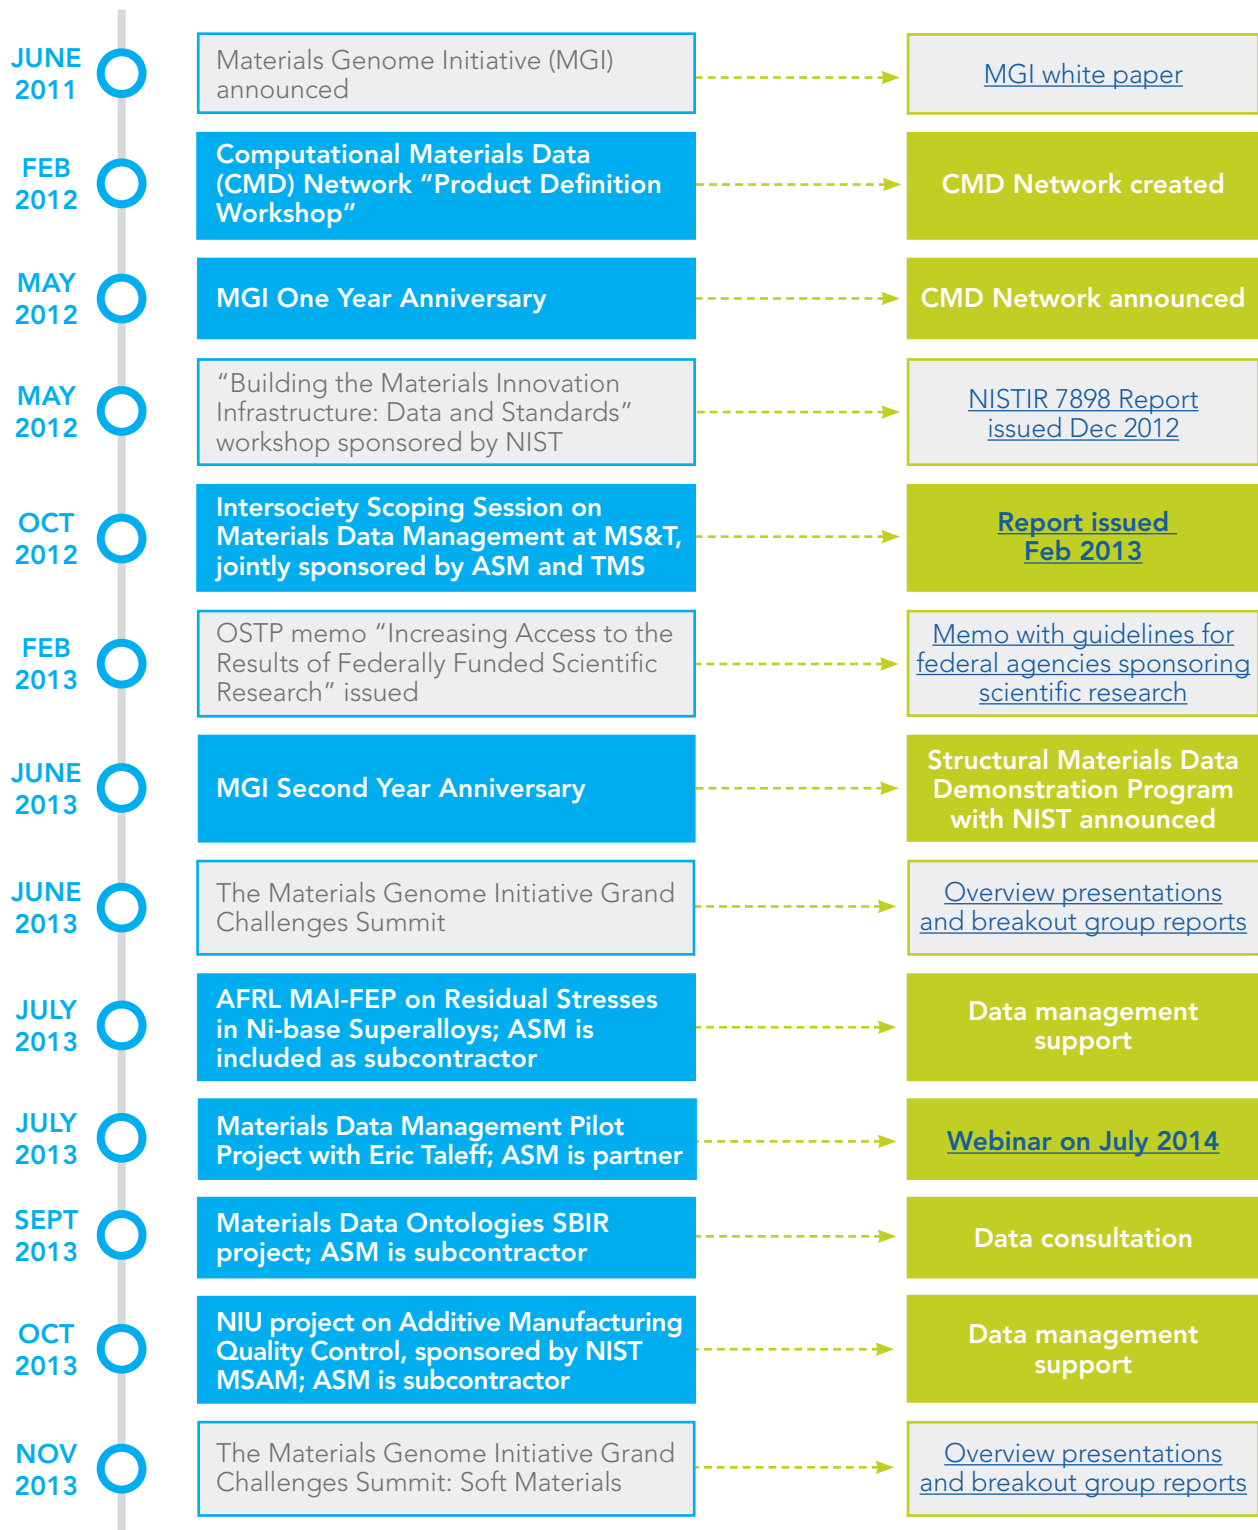

# Supporting the MGI and Materials Data Management: An ASM Chronology

For more information or to discuss your materials data management challenges, contact:

Larry Berardinis  
 larry.berardinis@asminternational.org  
 440.338.5151, ext. 5562