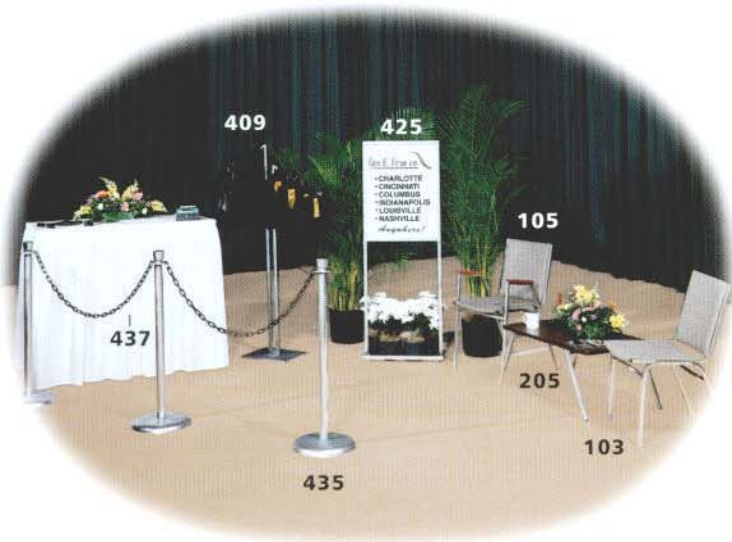

409

425

105

437

205

103

435

Accessories

- 401 - Wastebasket (below)
- 407 - Easel, Tripod (above)
- 409 - Chrome Bag Rack (left)
- 413 - Chrome Clothes Tree (below)
- 425 - 22" x 28" Vertical Sign Frame (left)
- 435 - Chrome Stanchion (left)
- 437 - Plastic Chain - per ft. (left)